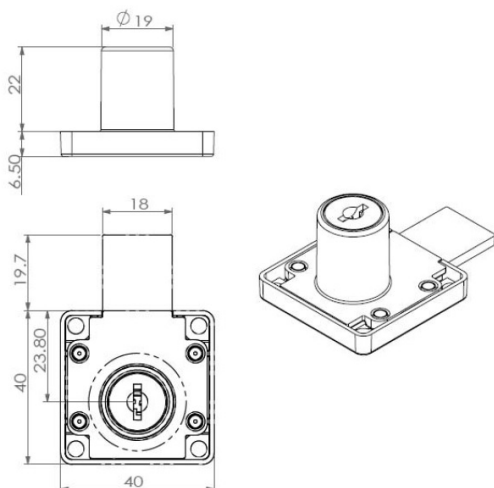

PRODUCT SHEET

Description:

Rim Lock 850, $\varnothing 19 \times 22$, W/One Turn & Long Latch, NPL, CK SISO

Item number:

14.01.089-0

Units	Box	Carton	HS Code	Barcode
Pcs.	12	192	8301300000	
				5704866499668